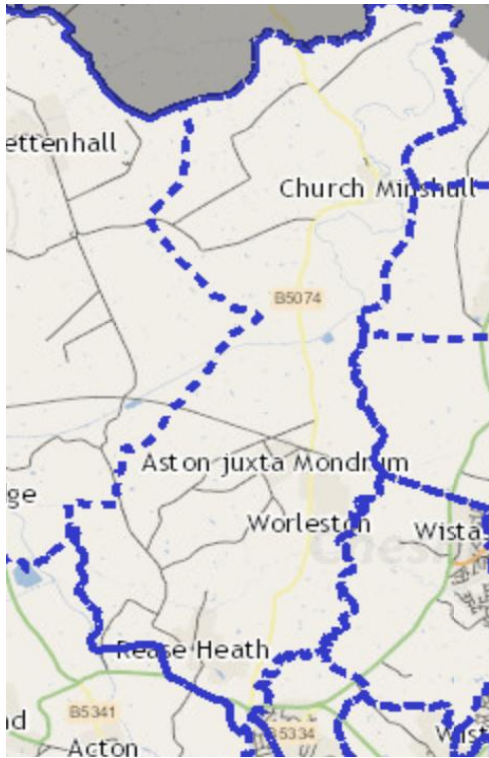

St Oswald's Catchment (blue) and Parish (red) Boundary

**Formatted:** Font: +Body (Calibri), 11 pt, Bold