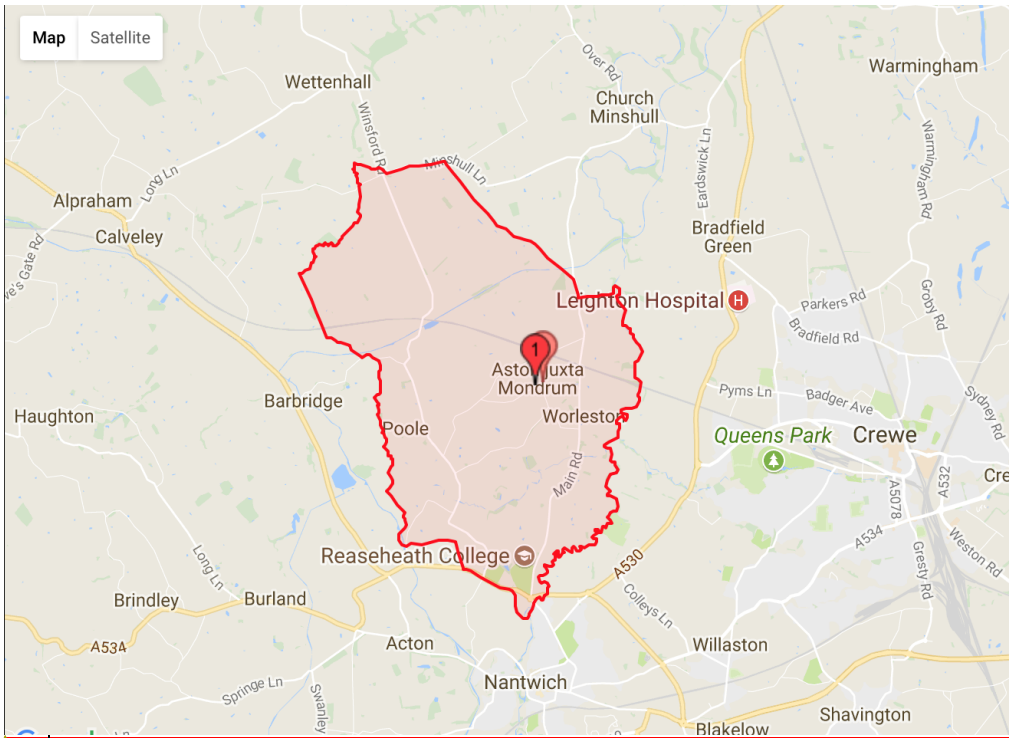

St Oswald's Catchment (blue) and Parish (red) Boundary

**Formatted:** Font: +Body (Calibri), 11 pt, Bold